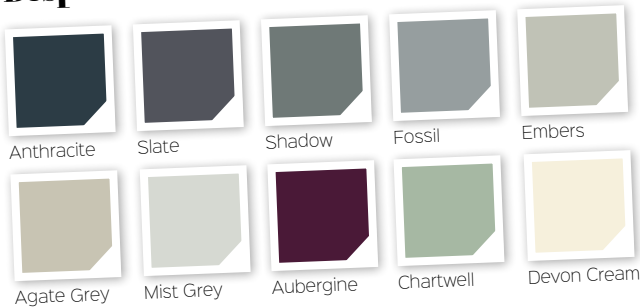

ⓘ These designs are triple glazed and an alternative backing glass cannot be selected.

Stellar
Colour: Devon Cream
Glass: Fleur de Lys

Super Nova
Colour: Slate
Glass: Murano Black

Stellar
Colour: Darkwood
Glass: Zinc Stars

Stellar
Colour: Chartwell
Glass: Reflections

Super Nova
Colour: Shadow
Frame: Darkwood
Glass: Venetian

Standard Colours

Bespoke Colours

**Stellar &
 Super Nova**

Sapphire

14 glass options

Unlimited colour choices

Callisto

Callisto is a truly traditional option that looks great in any colour combination. Choose a traditional style glass and a door pull at three quarter height to complete the look.

Bespoke Colours

Callisto doors are available in Bespoke sprayed colours only.

Callisto
Colour: Anthracite
Glass: Kensington

Callisto
Colour: Slate
Glass: Havana

Callisto
Colour: Mist Grey
Frame: Devon Cream
Glass: Simplicity Zinc