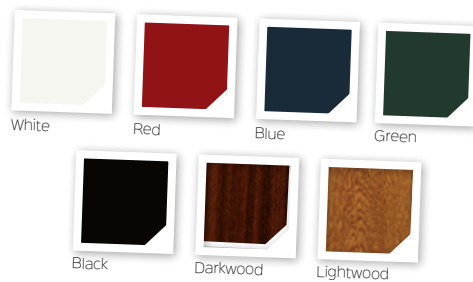

Bespoke Colours

Halley doors are available in Bespoke sprayed colours only.

Halley Flush Centre
Colour: Azure Blue
Frame: White
Glass: Linear

Glazing & Door Furniture

There are lots of ways to personalise your new door. Turn to the back of the brochure to see the complete range of glass and all the door furniture options.

Saturn

Colour: Slate Grey

Frame: Black

Glass: Kensington
with aluminium Cassettes

*Show off your personal
style with the RAL range
of colours!*

Saturn

Saturn is an impressive modern door that will make sure your home never goes unnoticed. Pairs especially well with the elegant long stainless steel door handle. Also great for introducing light into your hallway.

Saturn
Colour: Red
Glass: Murano Red / Yellow

Saturn
Colour: Darkwood
Glass: Kensington

Standard Colours

Bespoke Colours

Glazing & Door Furniture

There are lots of ways to personalise your new door. Turn to the back of the brochure to see the complete range of glass and all the door furniture options.