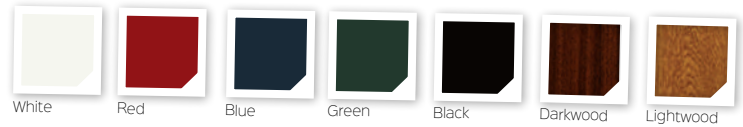

Standard Colours

ⓘ These designs are triple glazed and an alternative backing glass cannot be selected.