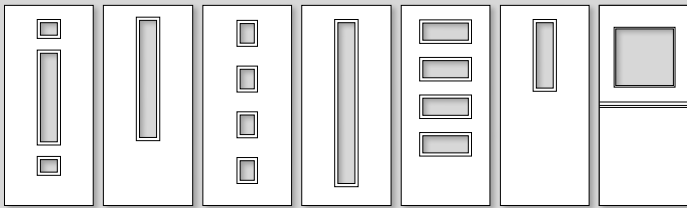

5 Contemporary Styles

Pluto and Polaris also available with a square window

13 Traditional Styles

Moonshine and Luna also available with a sunburst cassette

Standard Colours

Available in a range of 7 standard external colours.