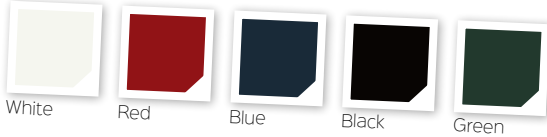

** Side Panels available for Sapphire range except Halley. The Halley is only available in the Sapphire range and recommended for flush finish only.

7 Colour Foil Door Frames

Or we can colour your door frame to match your door!

Halley Monza Centre

Colour: Chartwell

Glass: Triline

Frame: White

Decorative Glass

Our stunning glass range will add visual impact to your bespoke choice.

Orbital Range

This modern and chic range of door incorporates the latest modern looking aluminium styled cassettes.

These are available on Smooth & Flush finishes only.

Standard Colours

Bespoke Colours

Twin Neptune
Colour: Anthracite
Glass: Tahoe Black

Door Furniture

There are lots of ways to personalise your new door. Turn to the back of the brochure to see the complete range of door furniture options.