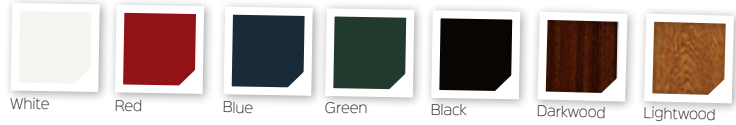

Bespoke Colours

Twin Cosmo
Colour: Chartwell
Glass: Modena ☺

Twin Corvus
Colour: White
Frame: White
Glass: Kensington

Standard Colours

ⓘ These designs are triple glazed and an alternative backing glass cannot be selected.