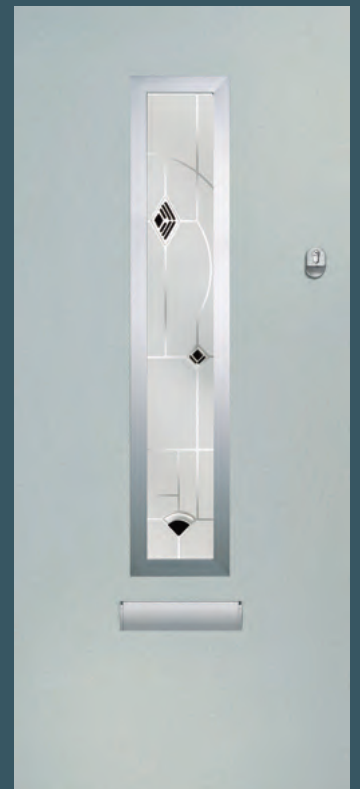

Mars
Colour: Agate Grey
Glass: Murano Black