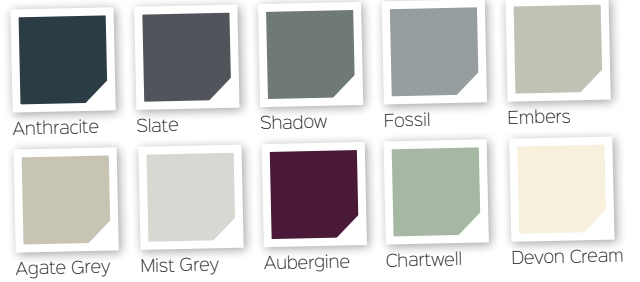

Bespoke Colours