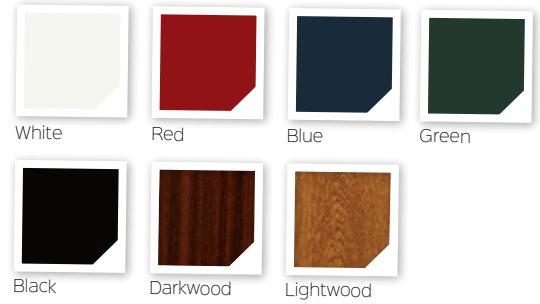

Solar Farmhouse
Colour: Citrine
Frame: White
Glass: Classic

Glazing & Door Furniture

There are lots of ways to personalise your new door. Turn to the back of the brochure to see the complete range of glass and all the door furniture options.

Bespoke Colours

Standard Colours

Flush

Farmhouse

See page 44 for all the glass options

Solar Farmhouse
Colour: Anthracite
Glass: Zinc Star ☉

Solar Farmhouse
Colour: Chartwell
Glass: Apollo ☉
Lock: Standard Heritage Position

Solar Flush
Colour: Embers
Glass: Reflections ☉

Solar Farmhouse
Colour: Black
Glass: Murano Black

Pluto

Give your home's entrance a makeover with Pluto, a traditional cottage style door with a diamond or square shaped window that looks good with brass, chrome or stainless steel door furniture.

Bespoke Colours

Standard Colours

Pluto
Colour: Chartwell
Frame: Devon Cream
Glass: Bullseye

Glazing & Door Furniture

*See pages
44-47*

There are lots of ways to personalise your new door. Turn to the back of the brochure to see the complete range of glass and all the door furniture options.