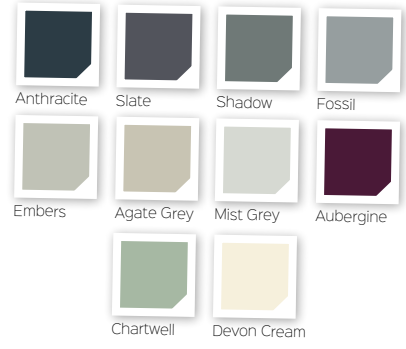

Red

Blue

Green

Black

Darkwood

Lightwood

Bespoke Colours

Anthracite

Surface Finishes

Neptune Farmhouse Left
Colour: Agate Grey
Glass: Prairie ☉

Neptune Flush Centre
Colour: Green
Glass: Reflections
Lock: Standard Heritage position ☉

Neptune Smooth Centre
Colour: White
Glass: Millenium ☉

Neptune Flush Centre
Colour: Mist Grey
Glass: Infinity ☉
Lock: Standard Heritage position

Neptune Smooth Centre
Colour: Black
Frame: White
Glass: Murano Black

Glazing & Door Furniture

There are lots of ways to personalise your new door. Turn to the back of the brochure to see the complete range of glass and all the door furniture options.

See pages 44-47

Standard Colours

Bespoke Colours

Neptune

Sapphire

16 glass options

Unlimited colour choices

ⓘ These designs are triple glazed and an alternative backing glass cannot be selected.