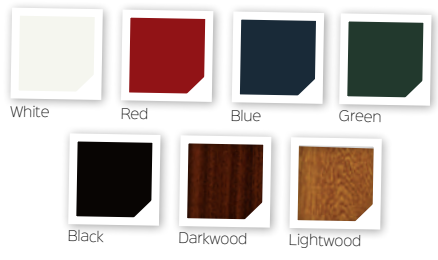

Neptune Flush Centre
Colour: Mist Grey
Glass: Infinity ☉
Lock: Standard Heritage position

Neptune Smooth Centre
Colour: Black
Frame: White
Glass: Murano Black

Glazing & Door Furniture

There are lots of ways to personalise your new door. Turn to the back of the brochure to see the complete range of glass and all the door furniture options.

See pages 44-47

Standard Colours

Bespoke Colours

Neptune

Sapphire

16 glass options

Unlimited colour choices

ⓘ These designs are triple glazed and an alternative backing glass cannot be selected.