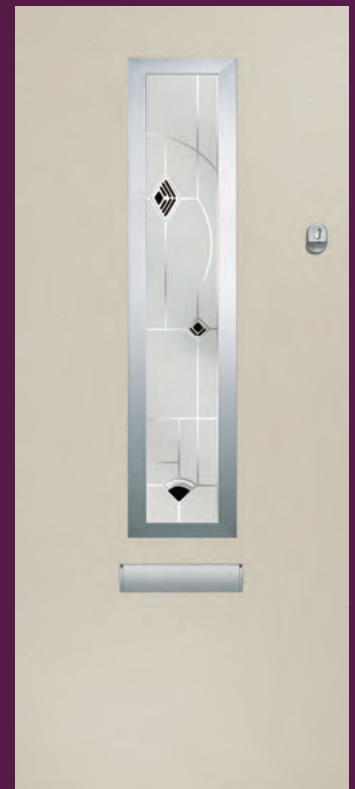

Mars Smooth
Colour: Agate Grey
Glass: Murano Black with aluminium cassette