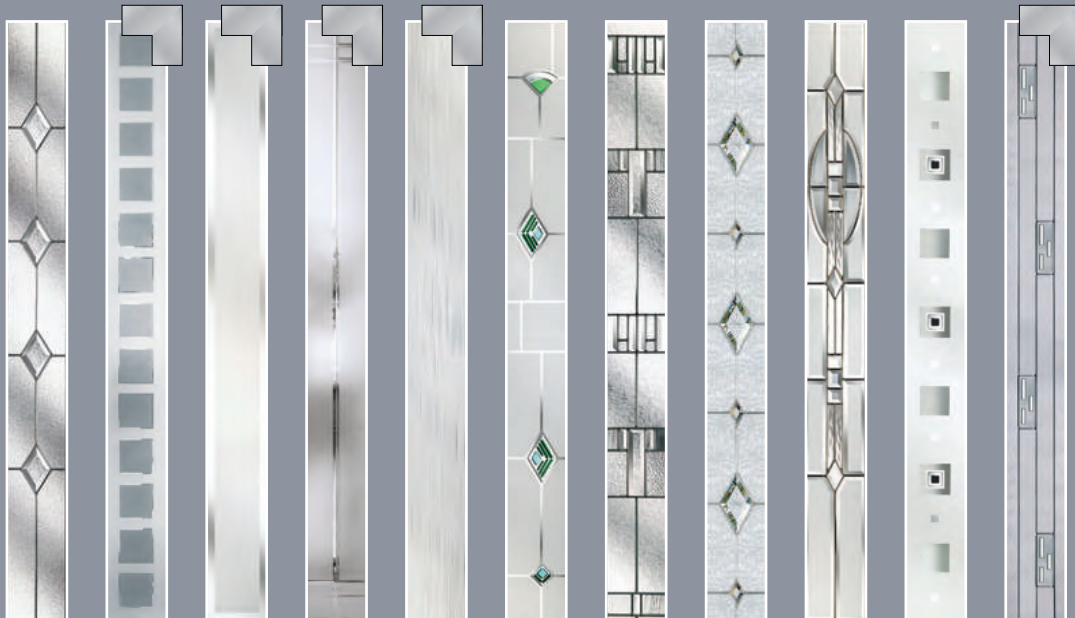

Halley Glass

Murano also available in Blue, Black & Red.

Classic ☉ Etch Squares ☉ Kensington Linear Millennium Murano Green ☉ Prairie ☉ Tri Bevel ☉ Reflections ☉ Tahoe Black ☉ Triline ☉

Saturn Glass

Murano also available in Blue, Green & Red / Yellow.