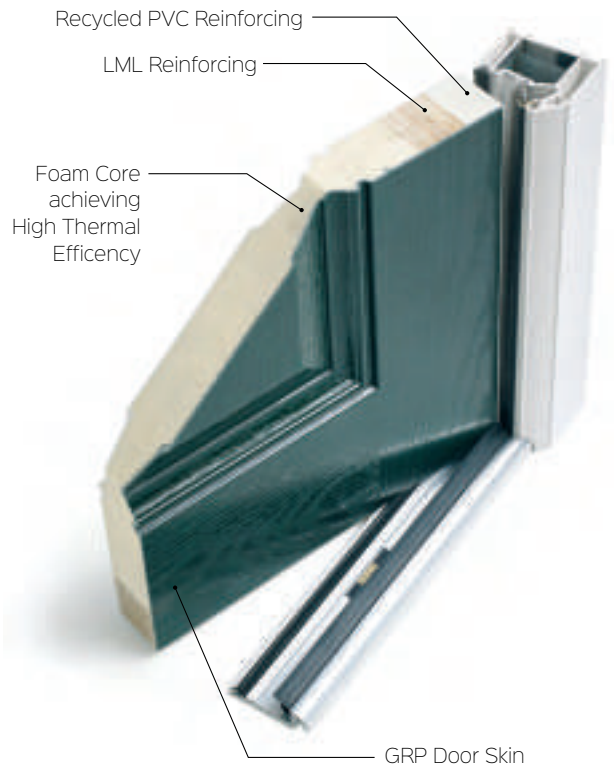

The Sapphire Door

Door Construction

- All cores are manufactured with the latest technology using thick GRP (Glass Reinforced Plastic) skins.
- Doors are available in 7 standard colours and any RAL of your choice using the latest spray paint technology.
- All doors have excellent thermal efficiency with doors achieving a U-Value of 1.4 or better.
- Due to the structure and components of the door leaf, they have excellent acoustic properties.
- Tested to the latest tough standards of PAS24.
- Door leaf structure has a 25 year life expectancy.