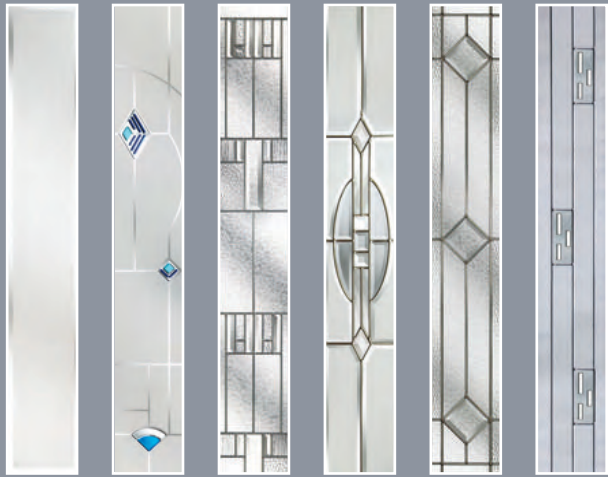

Mars Glass

Murano also available in Black, Green & Red / Yellow.

Kensington Murano Blue Prairie ☉ Reflections ☉ Simplicity ☉ Triline ☉