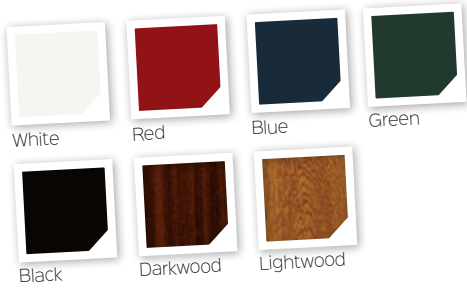

Orion
Colour: Chartwell
Glass: Kensington

Orion
Colour: Devon Cream
Glass: Simplicity Zinc ⓘ

Orion
Colour: Slate
Frame: White
Glass: Reflections ©

Orion

Sapphire

9 glass options

Unlimited
colour choices

Placing container plants near your front door gives an eye catching burst of colour!

Solar Farmhouse
Colour: Citrine
Frame: White
Glass: Classic

Glazing & Door Furniture

There are lots of ways to personalise your new door. Turn to the back of the brochure to see the complete range of glass and all the door furniture options.

See pages 44-47

Solar

Sapphire

11 glass options

Unlimited colour choices

Solar

Solar is a traditional cottage style door that would suit many homes. It comes in two surface finishes to make it even more versatile.

Bespoke Colours

Standard Colours

Flush

Farmhouse

See page 44 for all the glass options

Solar Farmhouse
Colour: Anthracite
Glass: Zinc Star ☉

Solar Farmhouse
Colour: Chartwell
Glass: Apollo ☉
Lock: Standard Heritage Position