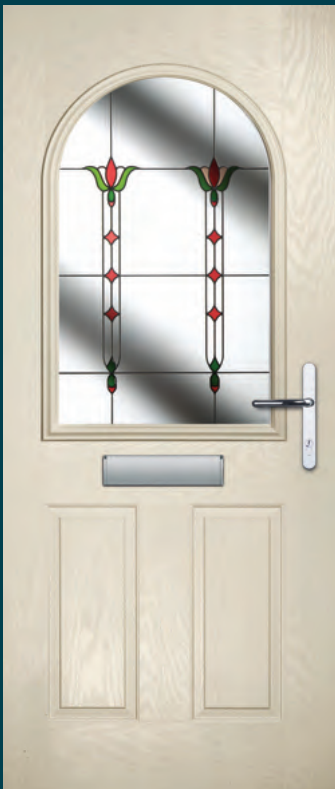

Stellar
Colour: Devon Cream
Glass: Fleur de Lys