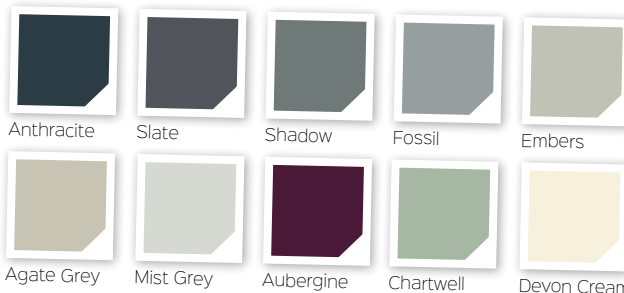

See pages 44-47

Standard Colours

Bespoke Colours

Neptune

Sapphire

16 glass options

Unlimited colour choices

ⓘ These designs are triple glazed and an alternative backing glass cannot be selected.

ⓘ These designs are triple glazed and an alternative backing glass cannot be selected.

Mars Farmhouse
Colour: Green
Glass: Kensington

Mars Flush
Colour: Chartwell
Glass: Simplicity Zinc ⓘ

Mars Farmhouse
Colour: Embers
Glass: Prairie ⓘ

Ⓢ These designs are triple glazed and an alternative backing glass cannot be selected.

Flush

Farmhouse

Smooth

Corvus Farmhouse Right
Colour: Fossil
Glass: Triline Ⓢ

Corvus Farmhouse Left
Colour: Anthracite
Glass: Apollo Ⓢ

Corvus Farmhouse Left
Colour: Devon Cream
Glass: Reflections Ⓢ

Corvus Farmhouse Centre
Colour: Black
Glass: Prairie Ⓢ

Corvus Smooth
Colour: Aubergine
Frame: White
Glass: Kensington

Bespoke Colours

Standard Colours