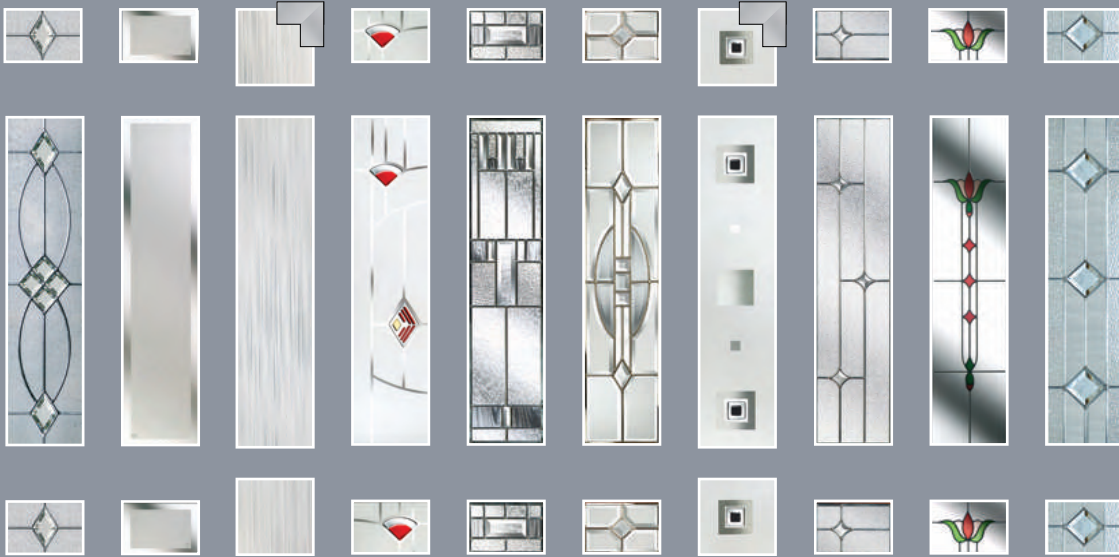

Neptune Glass

Murano also available in Blue, Black & Green.

Infinity ☉ Kensington Millennium Murano Red Prairie ☉ Reflections ☉ Tahoe Black ☉ Zinc Star ☉ Fleur de Lys ☉ Cameo

* Fleur de Lys glass is only available in Stippolyte glass

Pluto & Polaris Glass

Murano also available in Blue, Black & Red.