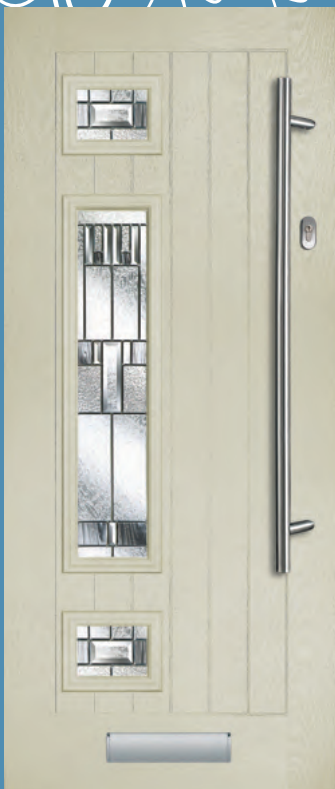

Surface Finishes

Neptune Farmhouse Left
Colour: Agate Grey
Glass: Prairie ☉