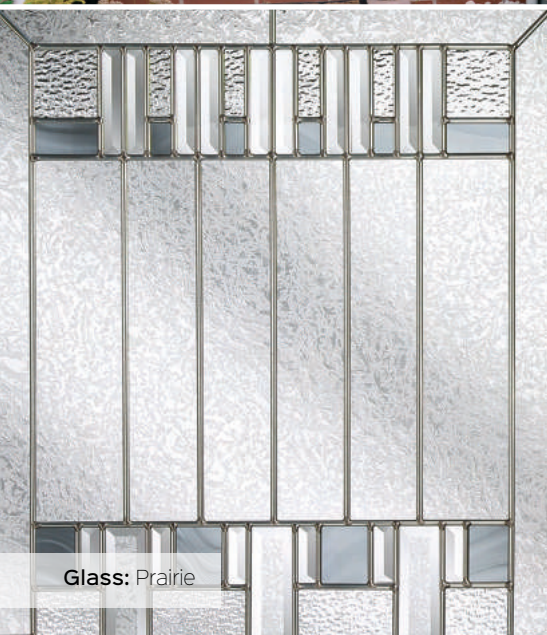

Manufacturers of bespoke residential entrance doors

Moonshine
Colour: Black
Glass: Murano Black
Frame: White

Solar
Colour: Citrone
Glass: Classic
Frame: White

Glass: Prairie

Cosmos
Colour: Aubergine
Glass: Murano Purple
Frame: White