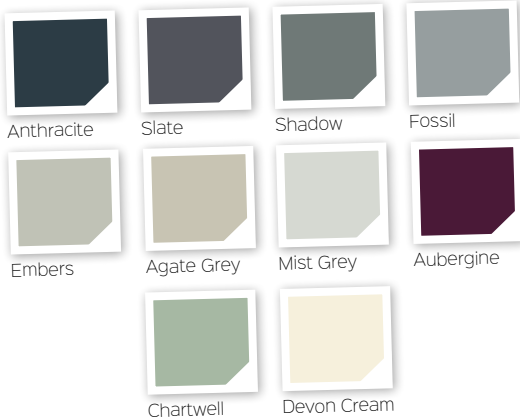

ⓘ These designs are triple glazed and an alternative backing glass cannot be selected.

Stellar
Colour: Devon Cream
Glass: Fleur de Lys

Super Nova
Colour: Slate
Glass: Murano Black

Stellar
Colour: Darkwood
Glass: Zinc Stars

Stellar
Colour: Chartwell
Glass: Reflections

Super Nova
Colour: Shadow
Frame: Darkwood
Glass: Venetian

Standard Colours

Bespoke Colours

**Stellar &
 Super Nova**

Sapphire

14 glass options

Unlimited colour choices

Callisto

Callisto is a truly traditional option that looks great in any colour combination. Choose a traditional style glass and a door pull at three quarter height to complete the look.

Bespoke Colours

Callisto doors are available in Bespoke sprayed colours only.

Callisto
Colour: Anthracite
Glass: Kensington

Callisto
Colour: Slate
Glass: Havana

Callisto
Colour: Mist Grey
Frame: Devon Cream
Glass: Simplicity Zinc