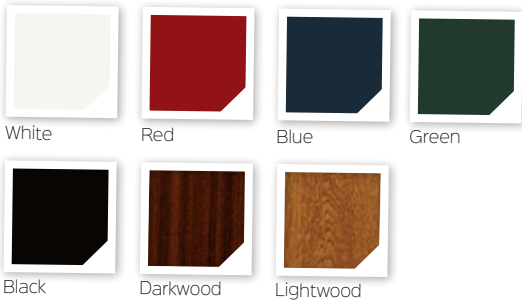

Stellar
Colour: Mist Grey
Glass: Murano Black

Stellar
Colour: Anthracite
Glass: Apollo

Super Nova
Colour: Red
Glass: Cameo

Glazing & Door Furniture *See pages 44-47*

There are lots of ways to personalise your new door. Turn to the back of the brochure to see the complete range of glass and all the door furniture options.

ⓘ These designs are triple glazed and an alternative backing glass cannot be selected.

Stellar
Colour: Devon Cream
Glass: Fleur de Lys

Super Nova
Colour: Slate
Glass: Murano Black

Stellar
Colour: Darkwood
Glass: Zinc Stars

Stellar
Colour: Chartwell
Glass: Reflections

Super Nova
Colour: Shadow
Frame: Darkwood
Glass: Venetian

Standard Colours

Bespoke Colours

**Stellar &
 Super Nova**

Sapphire

14 glass options

Unlimited colour choices