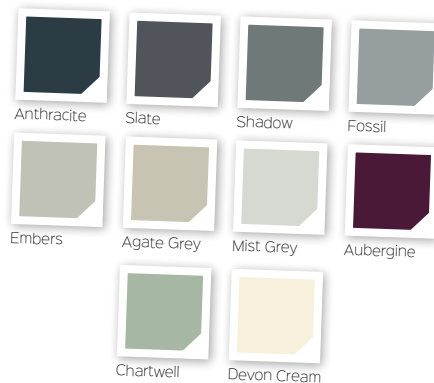

Bespoke Colours

Halley doors are available in Bespoke sprayed colours only.

Halley Flush Centre
Colour: Azure Blue
Frame: White
Glass: Linear

Glazing & Door Furniture

There are lots of ways to personalise your new door. Turn to the back of the brochure to see the complete range of glass and all the door furniture options.

Saturn
Colour: Red
Glass: Murano Red / Yellow

Saturn
Colour: Darkwood
Glass: Kensington

Standard Colours

Bespoke Colours

Glazing & Door Furniture

There are lots of ways to personalise your new door. Turn to the back of the brochure to see the complete range of glass and all the door furniture options.

See pages
 44-47

Saturn
Colour: White
Glass: Simplicity ①

Saturn
Colour: Chartwell
Glass: Murano ②

Saturn

9 Sapphire glass options

Unlimited colour choices

① These designs are triple glazed and an alternative backing glass cannot be selected.

Meteor Glass

Murano also available in Blue, Green, Purple and Red / Yellow.

Classic ☺

Apollo ☺

Infinity ☺

Deco

Zinc Star ☺

Tri Bevel ☺