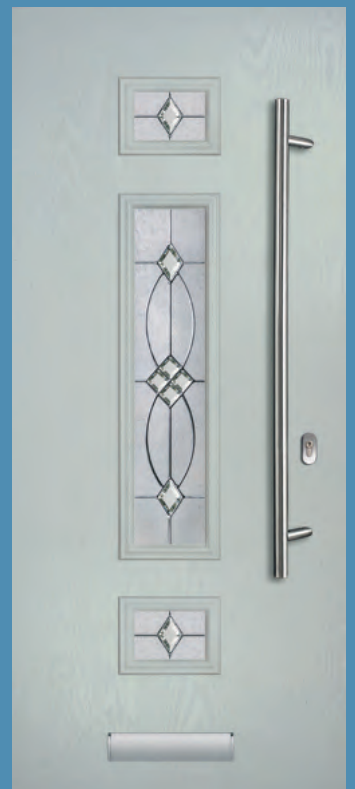

Surface Finishes

Neptune Farmhouse Left
Colour: Agate Grey
Glass: Prairie ☉

Neptune Flush Centre
Colour: Green
Glass: Reflections
Lock: Standard Heritage position ☉

Neptune Smooth Centre
Colour: White
Glass: Millenium ☉