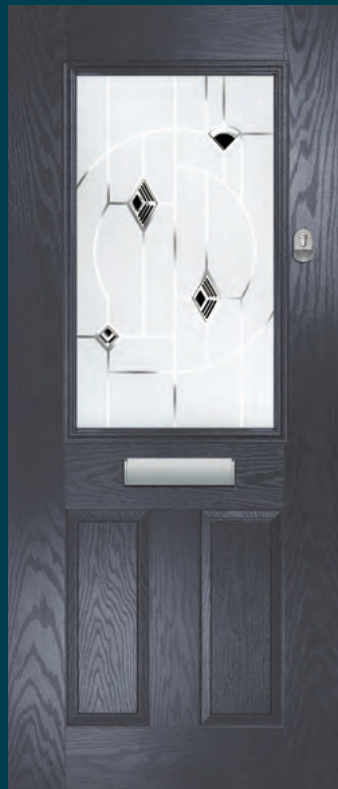

Super Nova
Colour: Slate
Glass: Murano Black