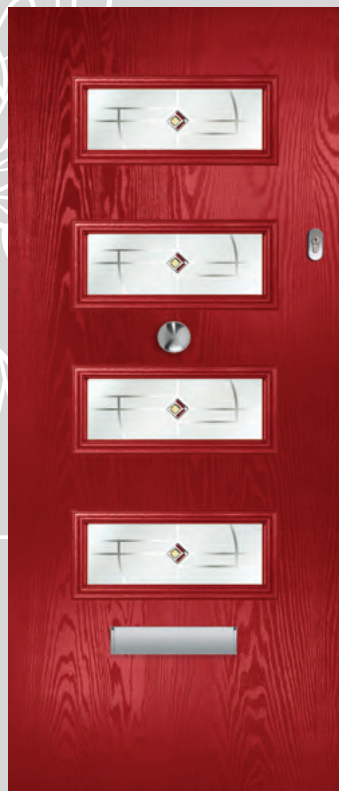

Saturn

Colour: Slate Grey

Frame: Black

Glass: Kensington
with aluminium Cassettes

*Show off your personal
style with the RAL range
of colours!*

Saturn

Saturn is an impressive modern door that will make sure your home never goes unnoticed. Pairs especially well with the elegant long stainless steel door handle. Also great for introducing light into your hallway.