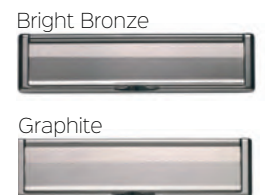

Fingerpull
Available in chrome, gold or brushed silver

Internal

External

Oval escutcheon

Knockers

Knockers available in 6 finishes

-  Chrome
-  Black
-  White
-  Brushed Silver
-  Gold
-  Bronze

Letterplates