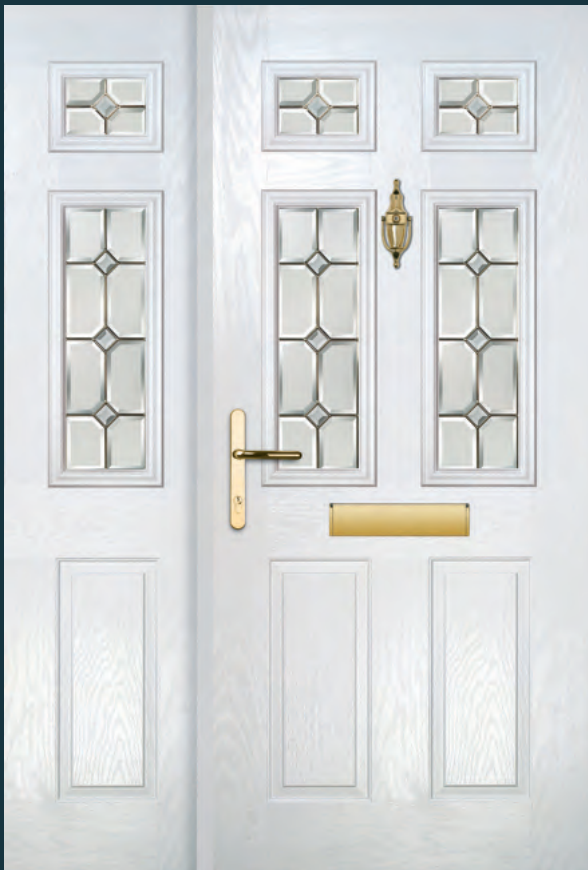

Door & a Half Cosmos
Colour: White
Glass: Reflections ⓘ