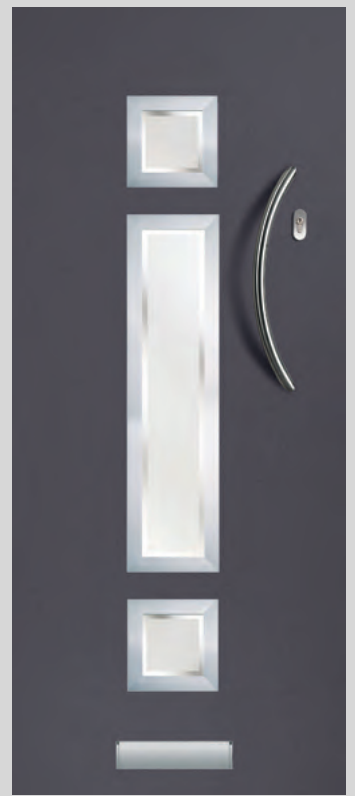

Neptune Smooth Centre
Colour: Slate Grey
Glass: Kensington