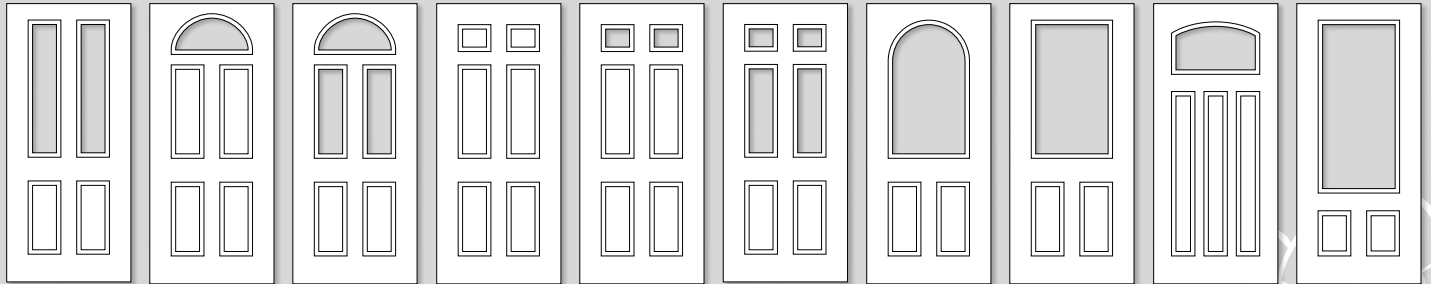

Door Styles & Frames

13 Traditional Styles

*Moonshine and Luna doors are available with a sunburst cassette if required

Meteor Page 12 & 13
Moonshine* Page 14 & 15
Luna* Page 14 & 15
Galaxy Solid Page 16 & 17
Galaxy Page 16 & 17
Cosmos Page 16 & 17
Stellar Page 18 & 19
Super Nova Page 18 & 19
Callisto Page 20 & 21
Orion Page 22 & 23